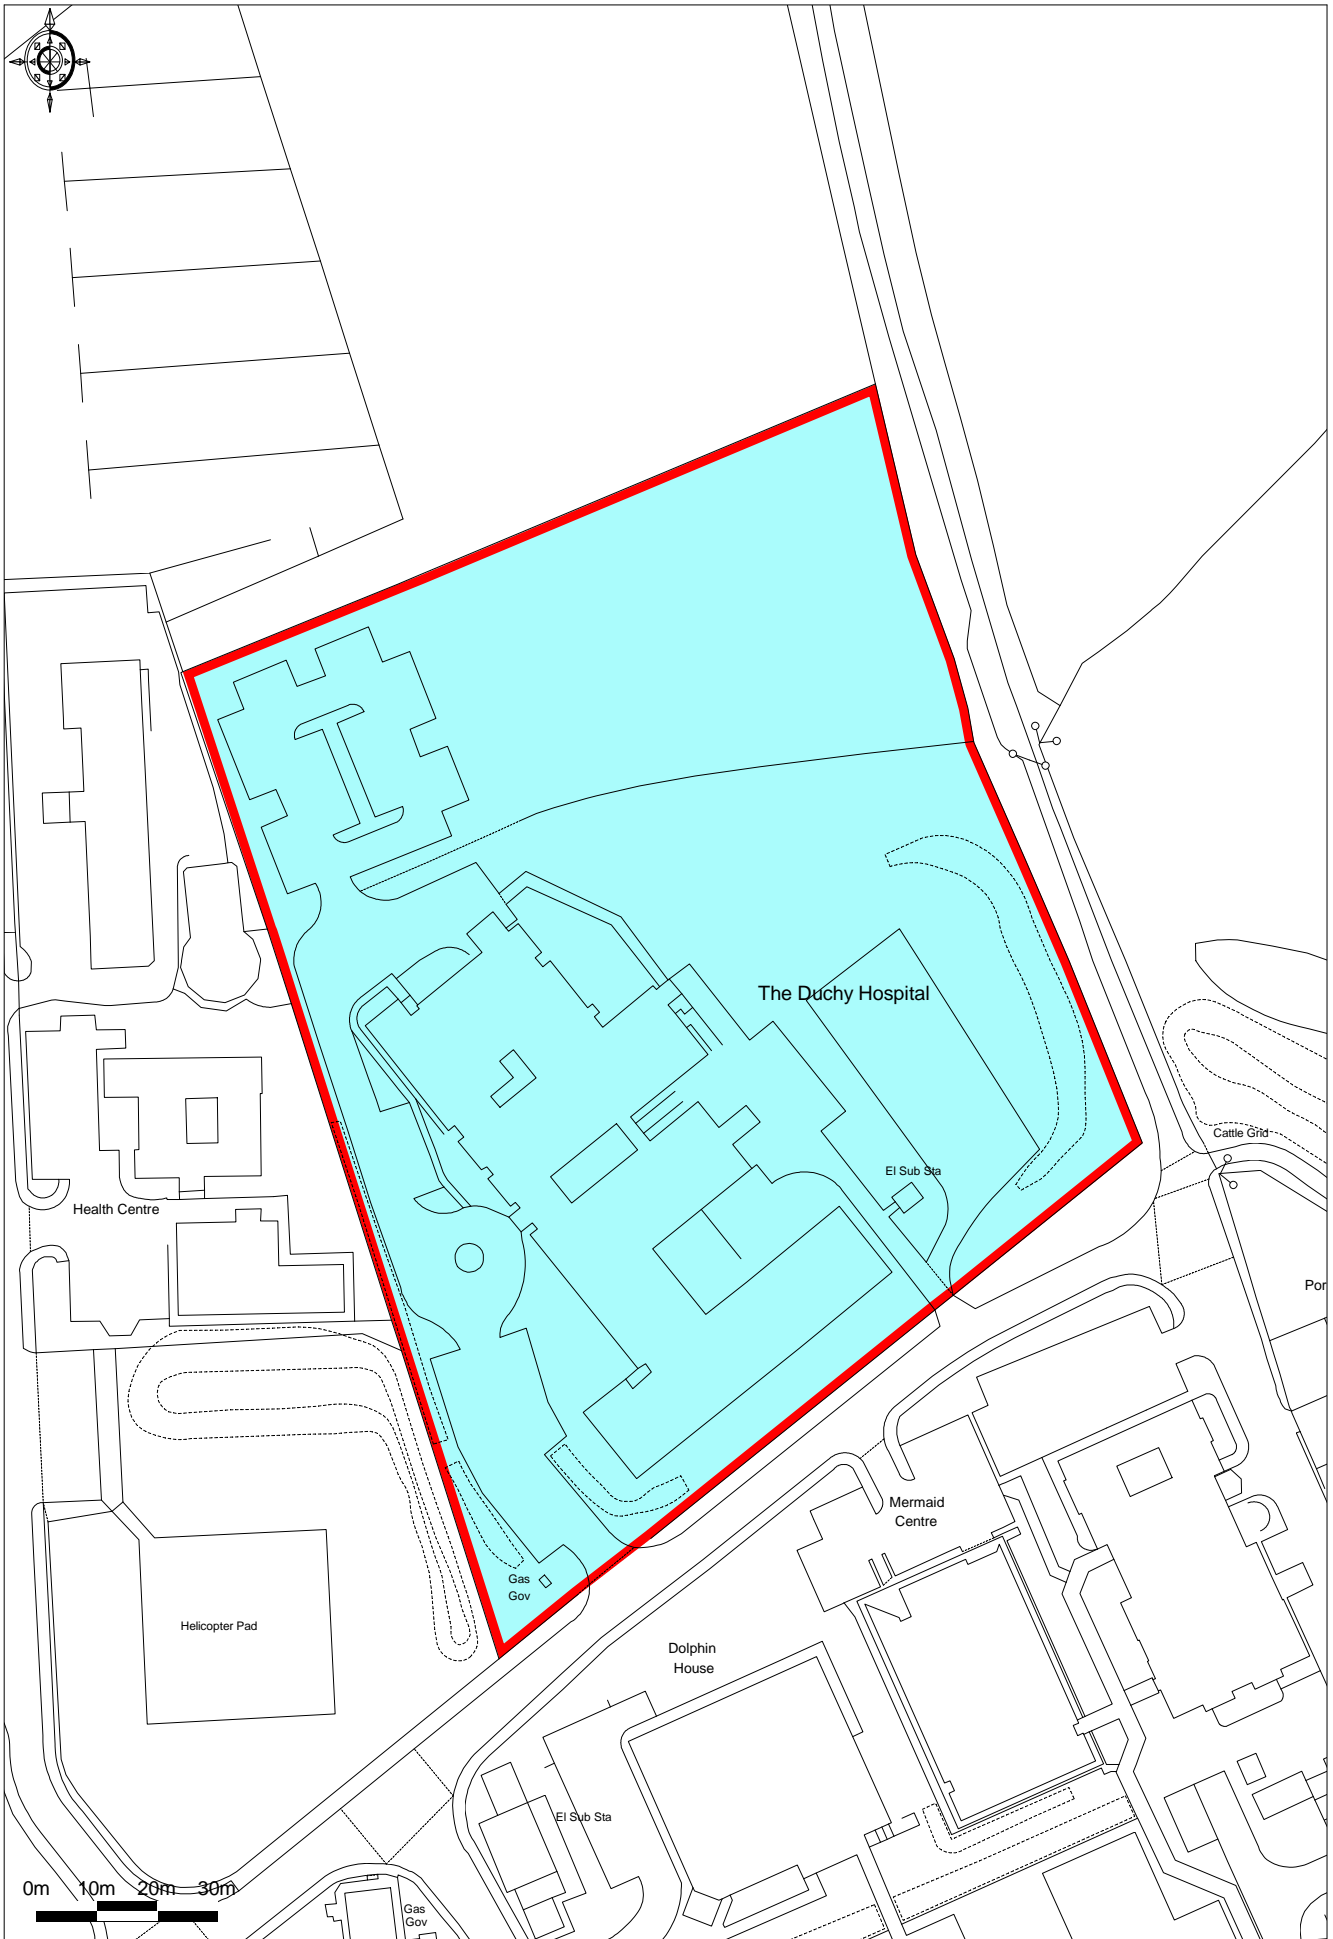

Duchy Hospital, Penventinnie Lane, Treliske

This plan is published for convenience of identification only and although believed to be correct its accuracy is not guaranteed and does not form any part of a contract.