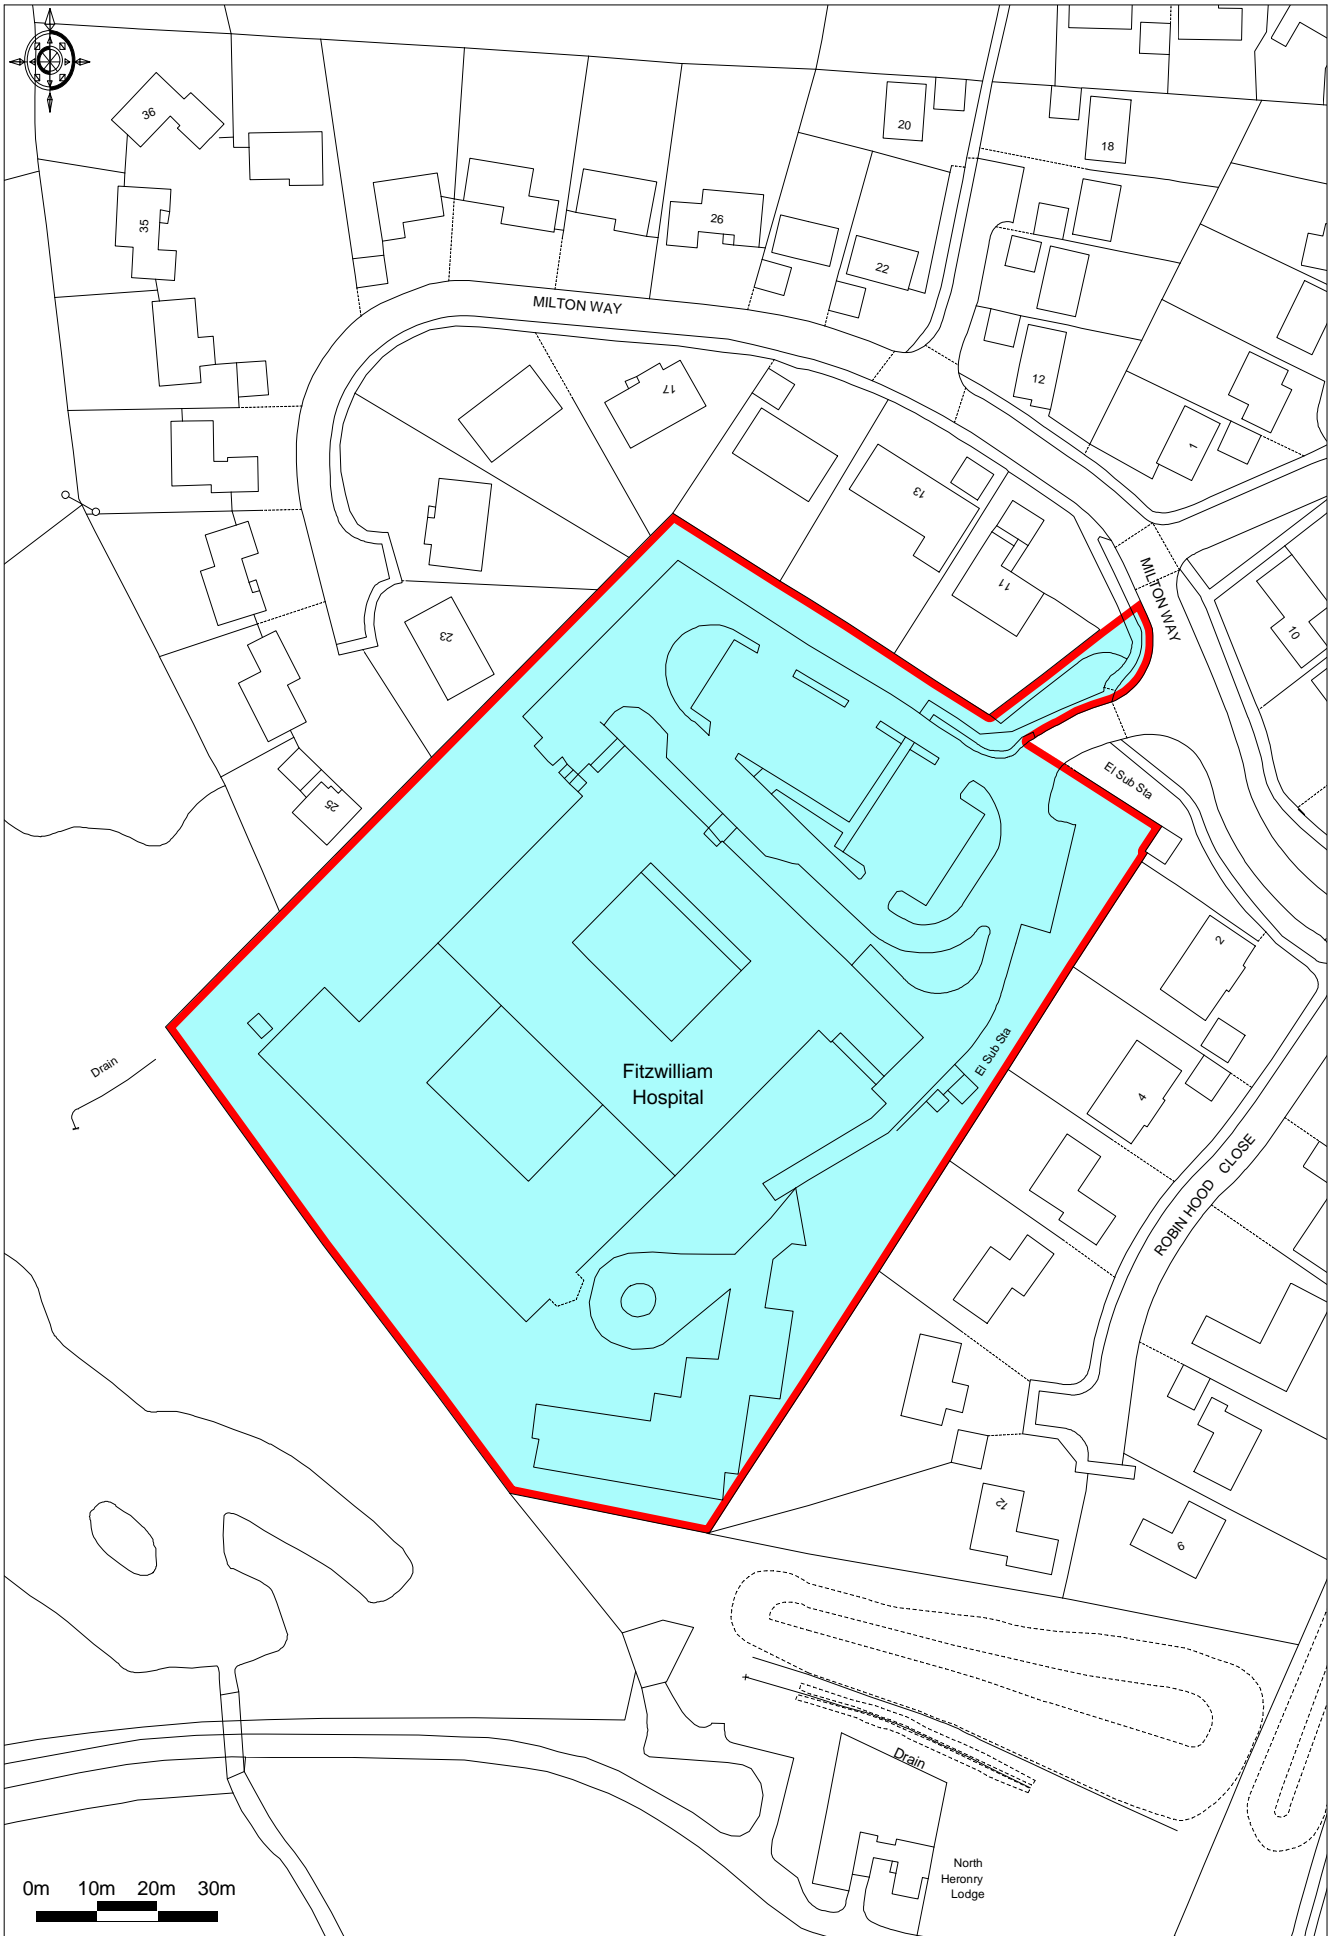

Fitzwilliam Hospital, Milton Way, Peterborough

This plan is published for convenience of identification only and although believed to be correct its accuracy is not guaranteed and does not form any part of a contract.