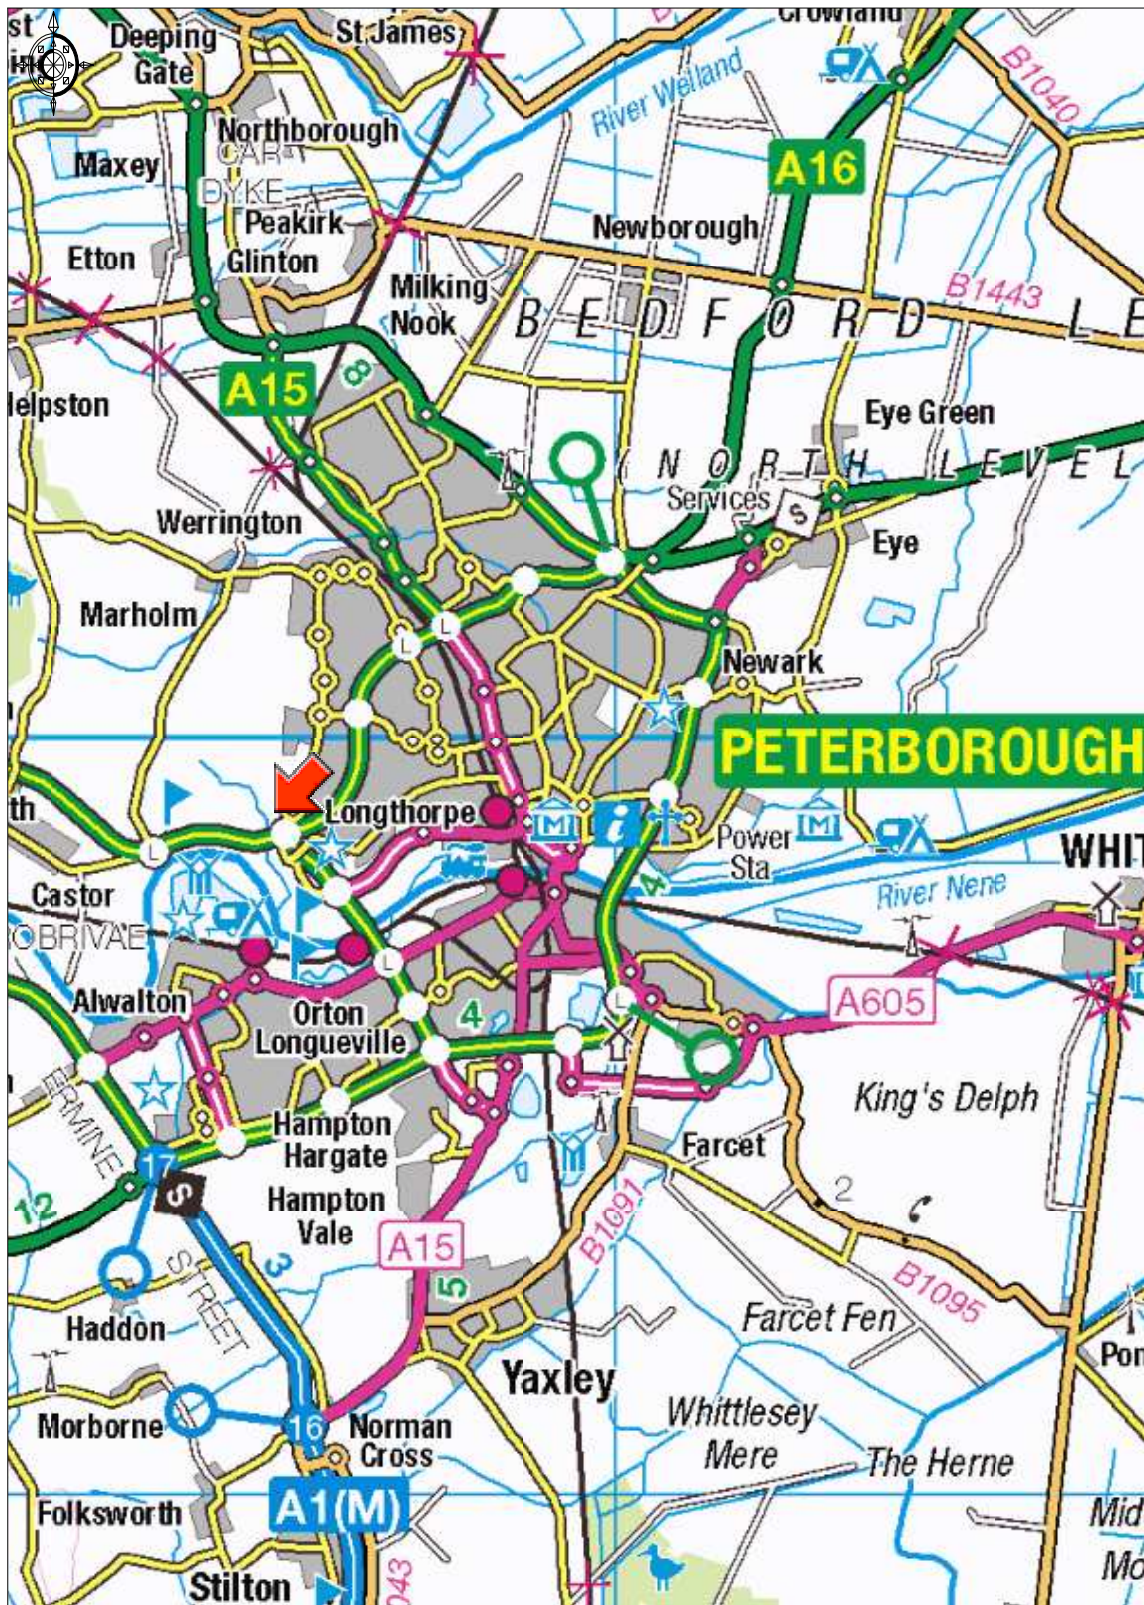

Location Plan,
Fitzwilliam Hospital, Milton Way, Peterborough

This plan is published for convenience of identification only and although believed to be correct its accuracy is not guaranteed and does not form any part of a contract.