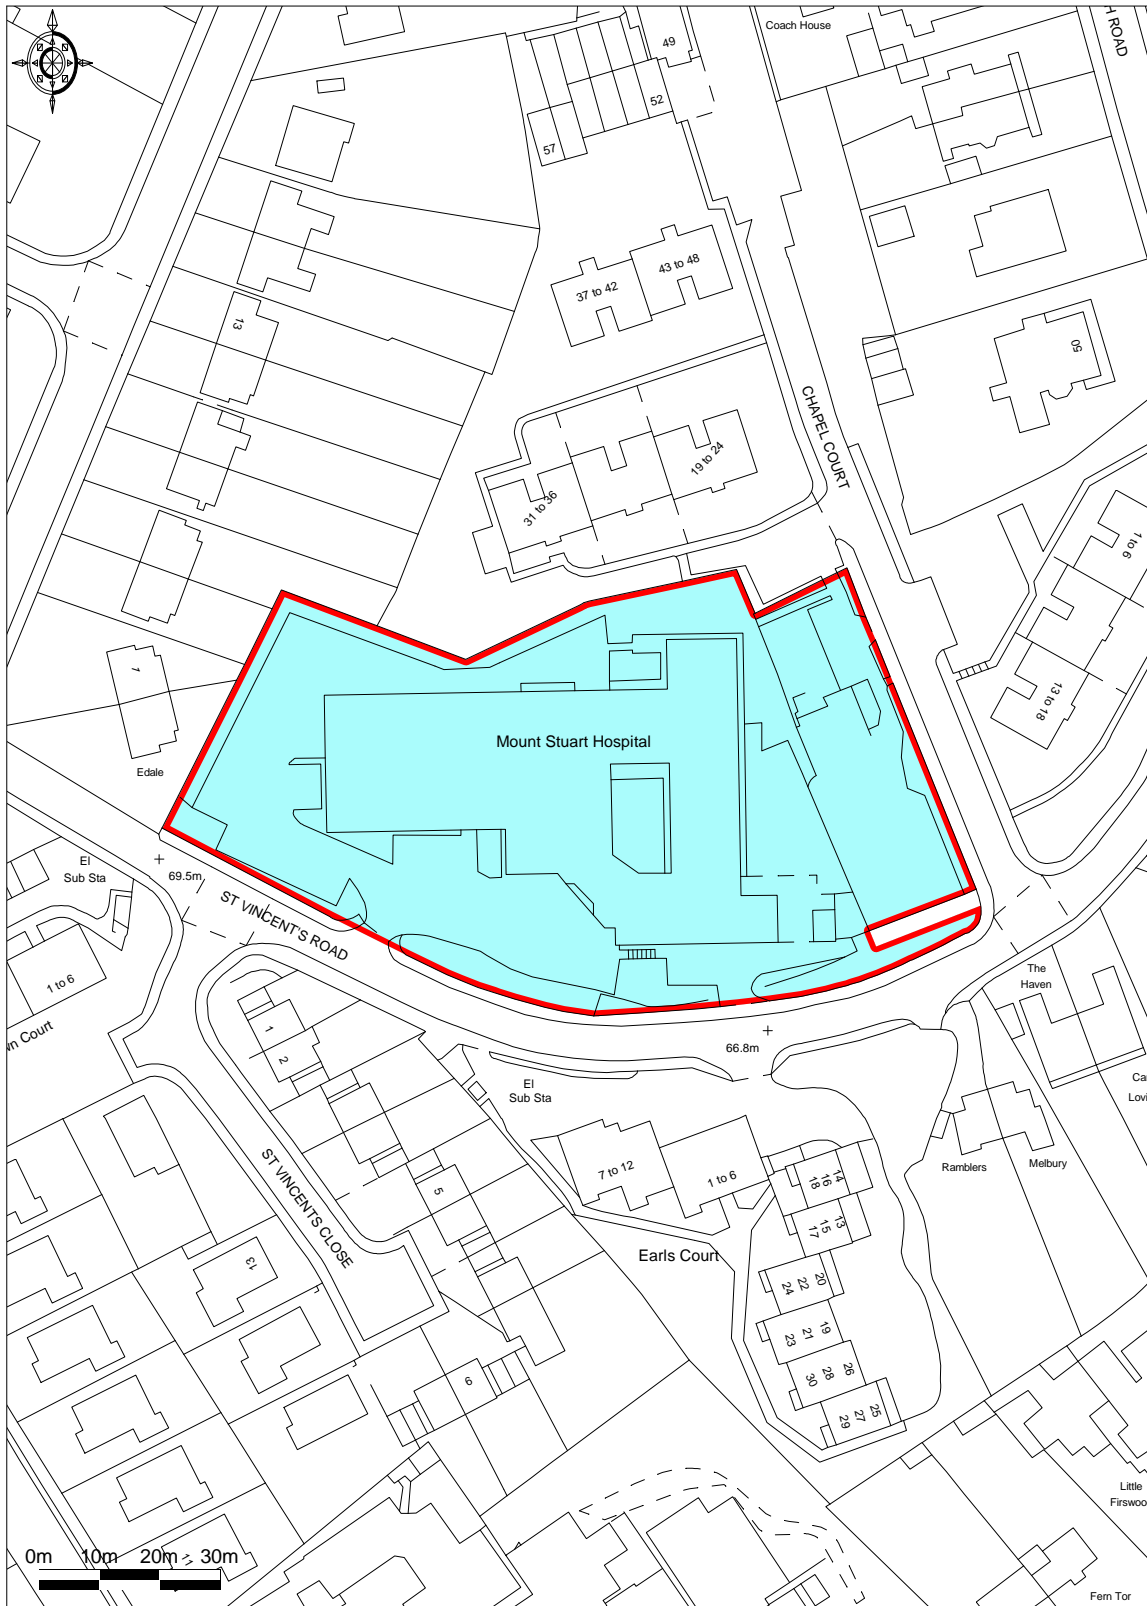

Mount Stuart Hospital, St Vincent's Road, Torquay

This plan is published for convenience of identification only and although believed to be correct its accuracy is not guaranteed and does not form any part of a contract.