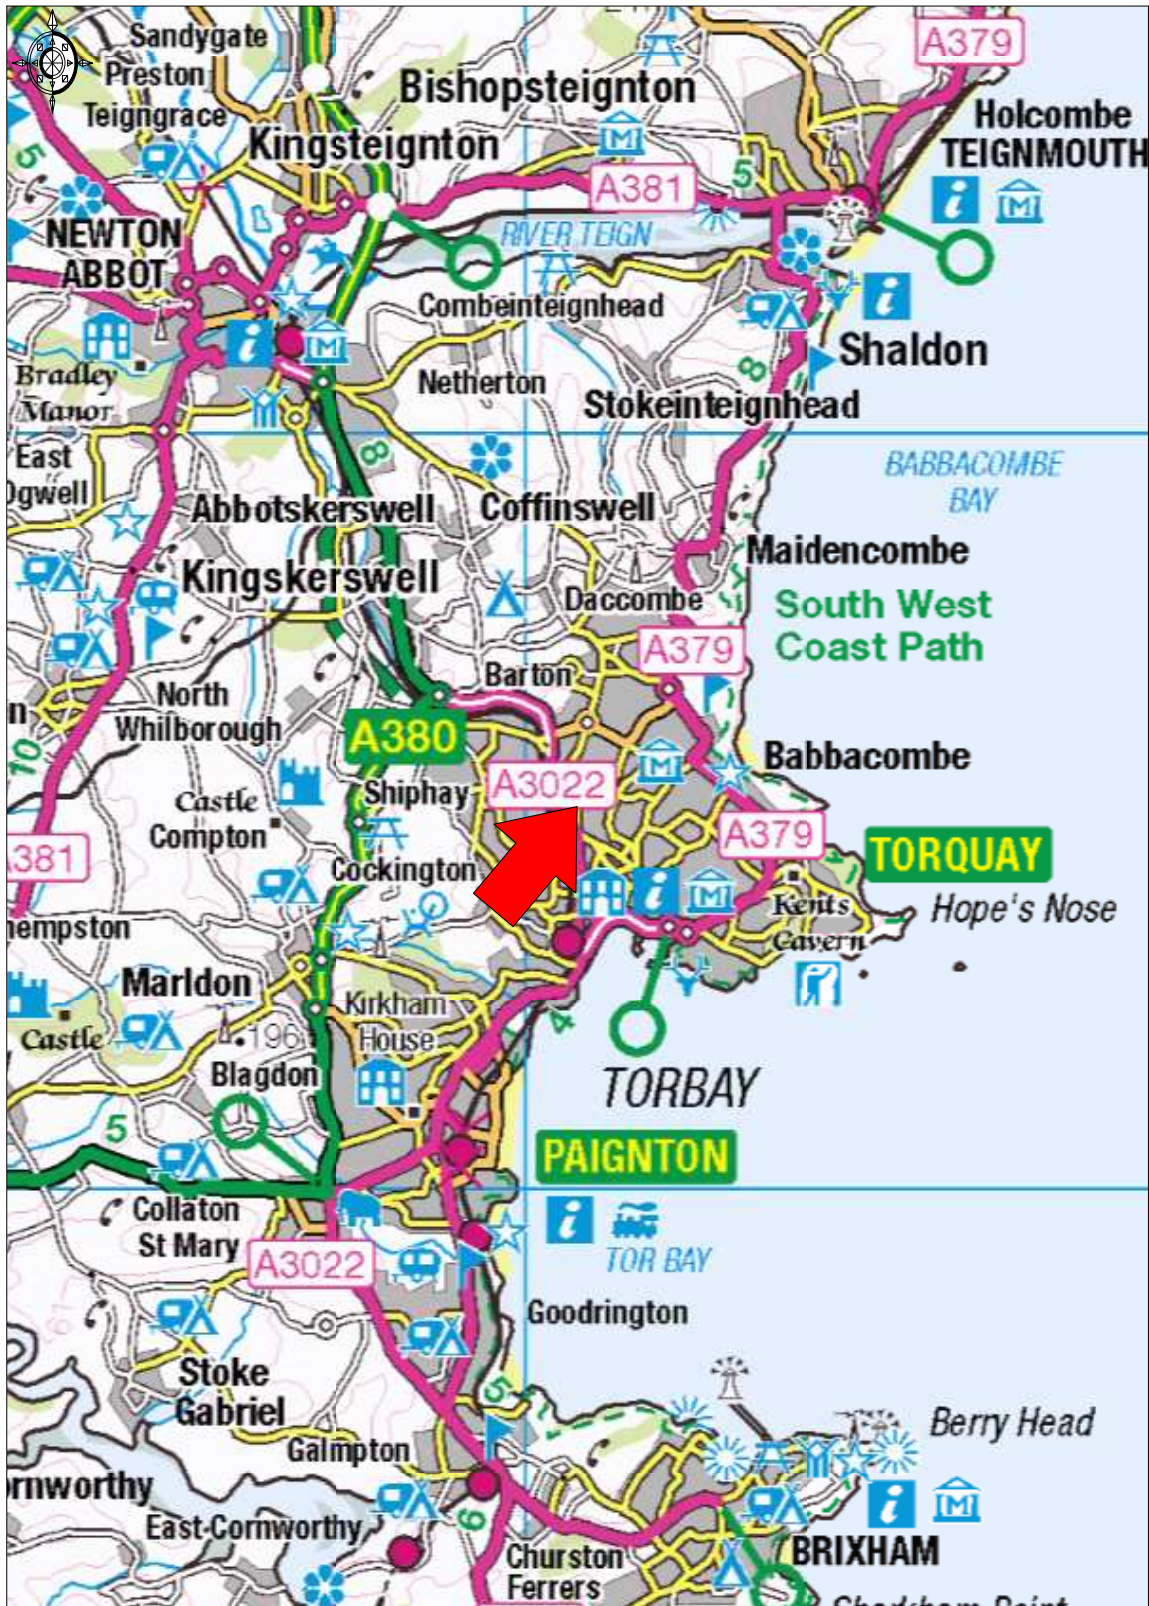

Location Plan,
Mount Stuart Hospital, St Vincent's Road, Torquay

This plan is published for convenience of identification only and although believed to be correct its accuracy is not guaranteed and does not form any part of a contract.