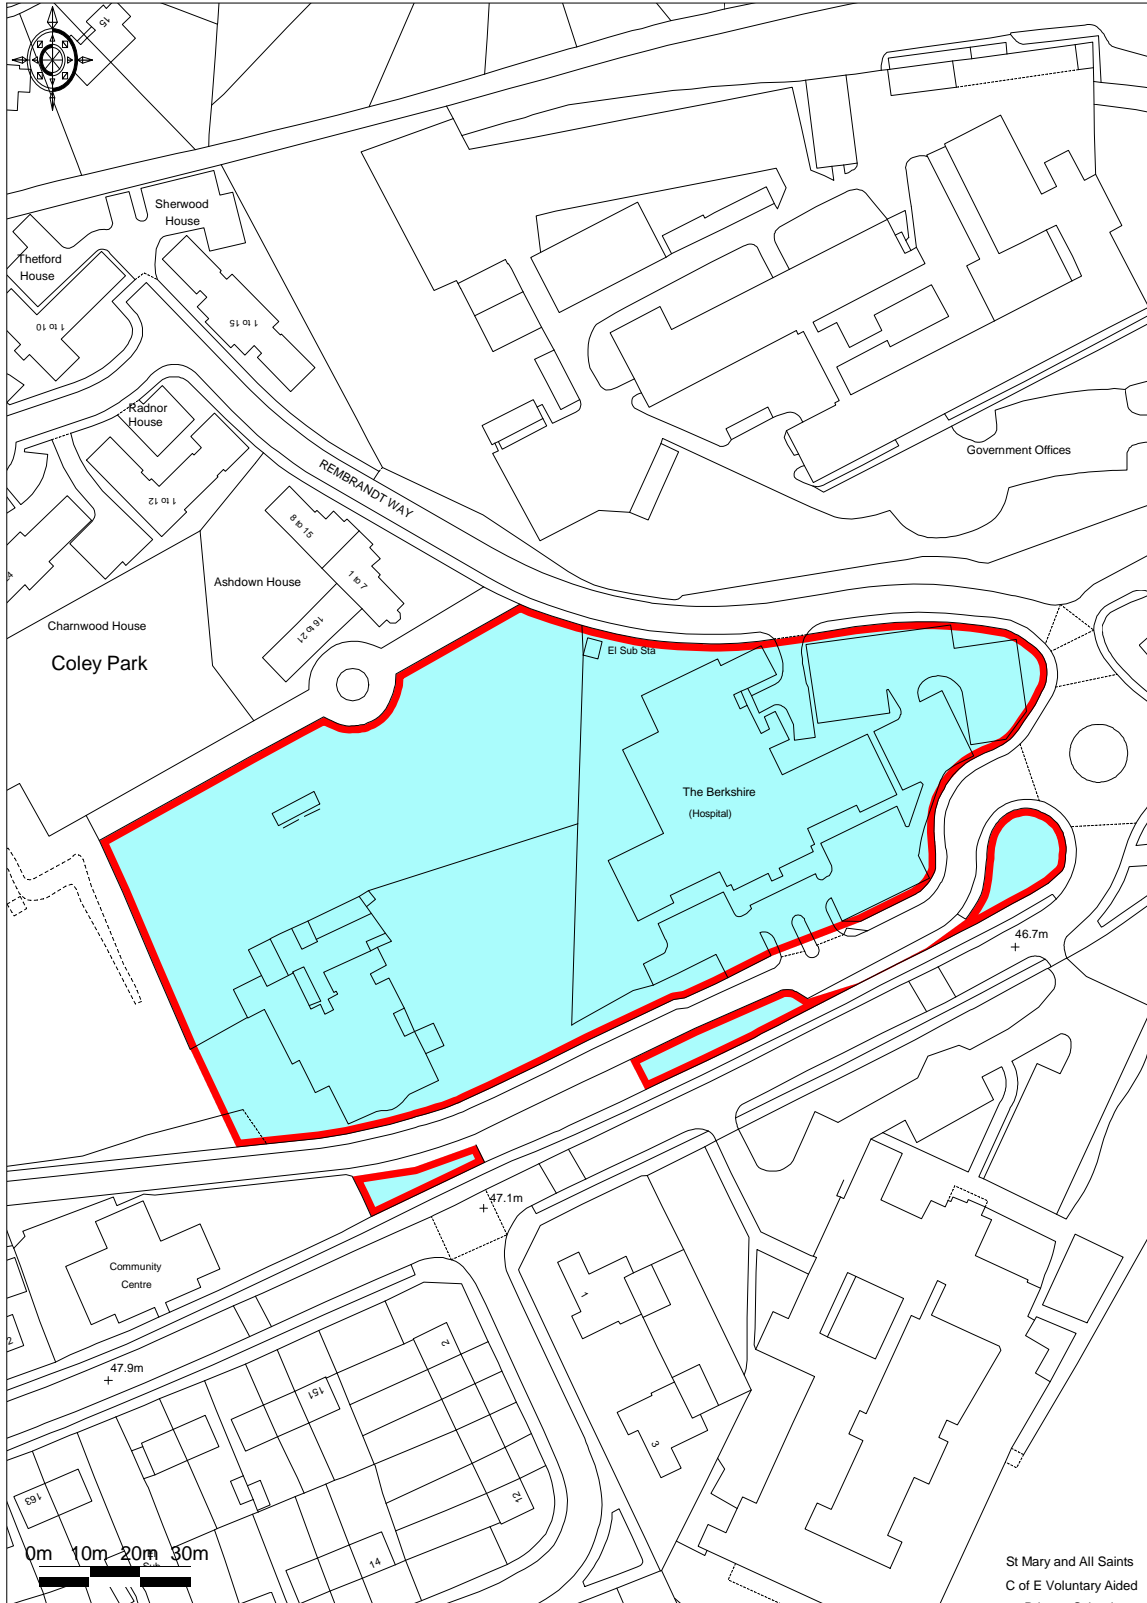

Reading Hospital, Wensley Road, Coley Park, Reading

This plan is published for convenience of identification only and although believed to be correct its accuracy is not guaranteed and does not form any part of a contract.