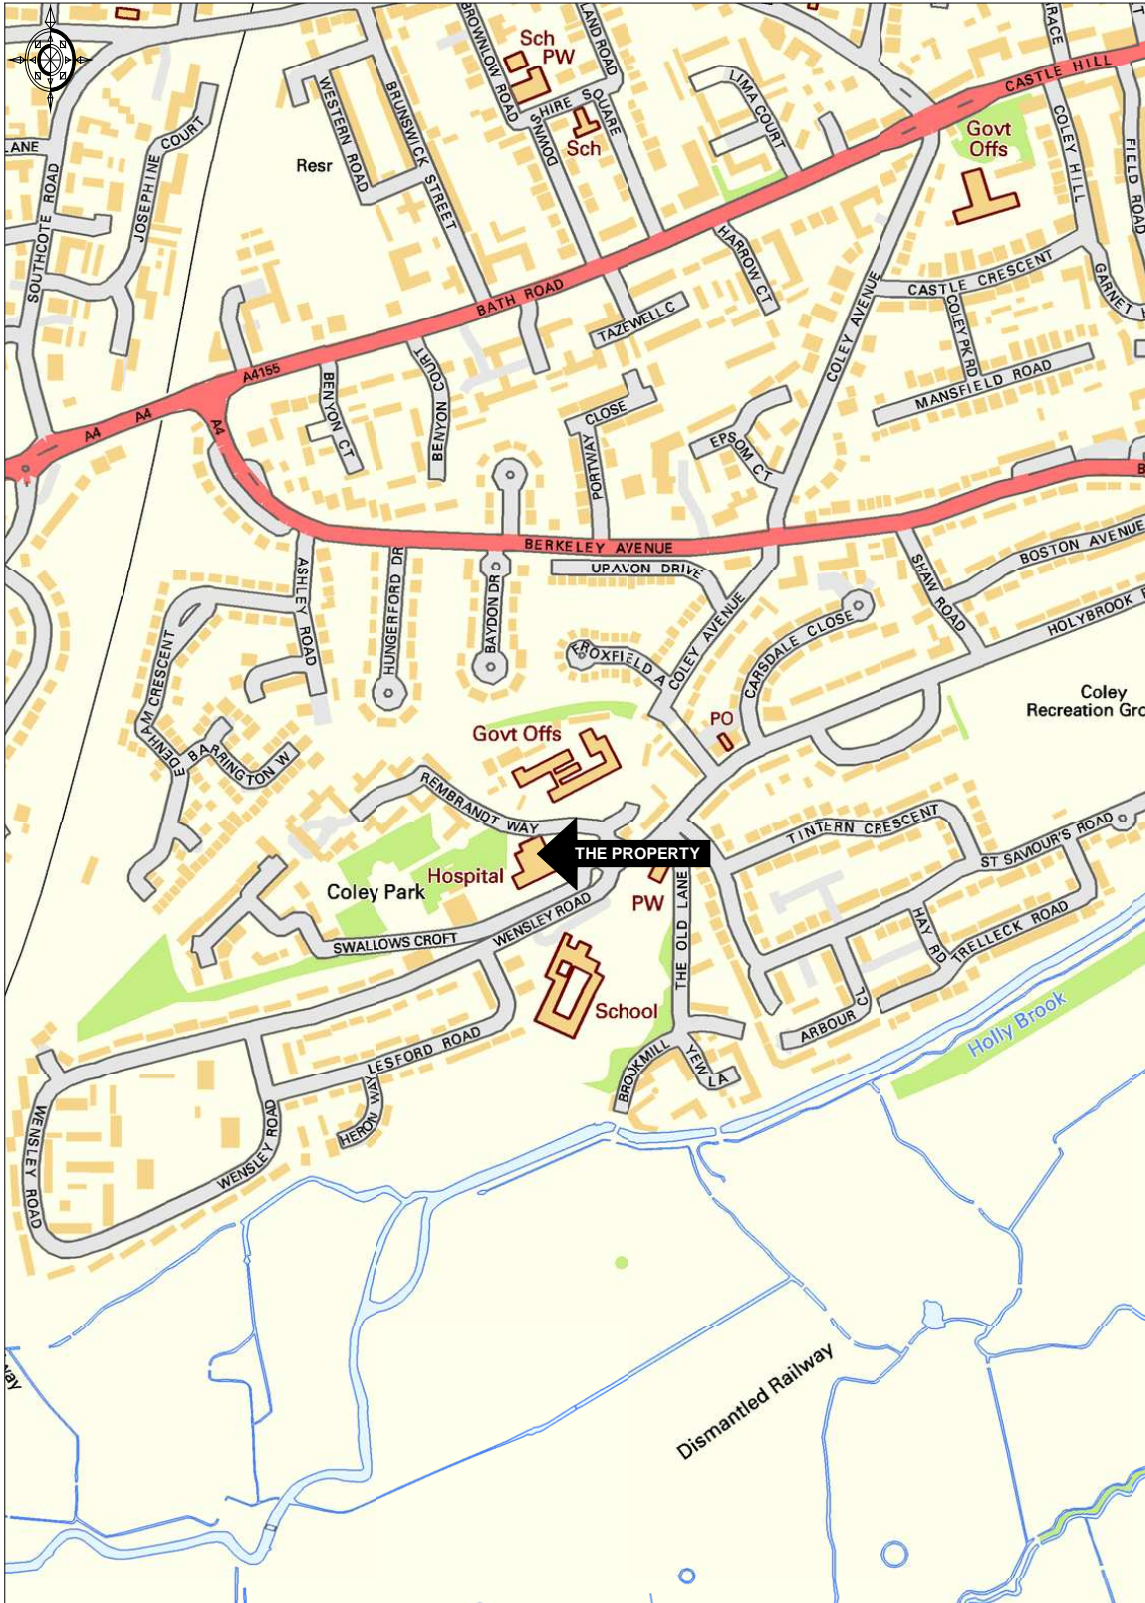

Situation Plan,
Reading Hospital, Wensley Road, Coley Park, Reading

This plan is published for convenience of identification only and although believed to be correct its accuracy is not guaranteed and does not form any part of a contract.