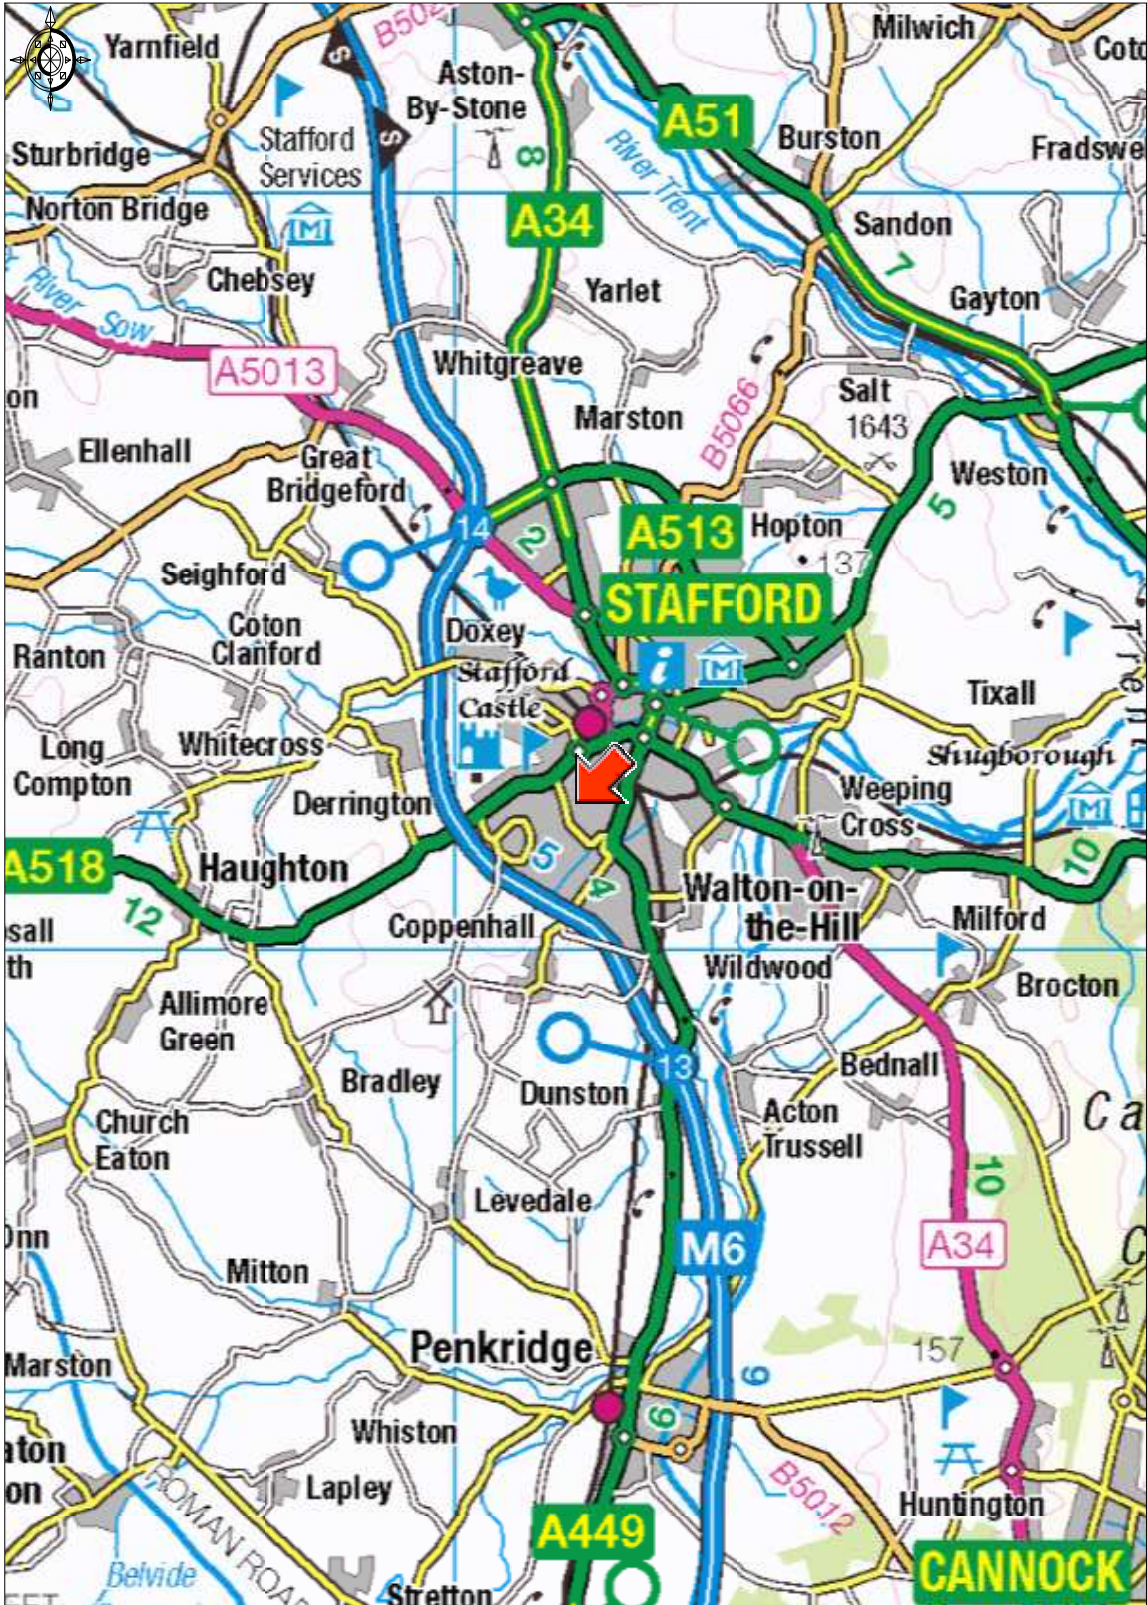

Location Plan,
Rowley Hall Hospital, Rowley Park, Stafford

This plan is published for convenience of identification only and although believed to be correct its accuracy is not guaranteed and does not form any part of a contract.