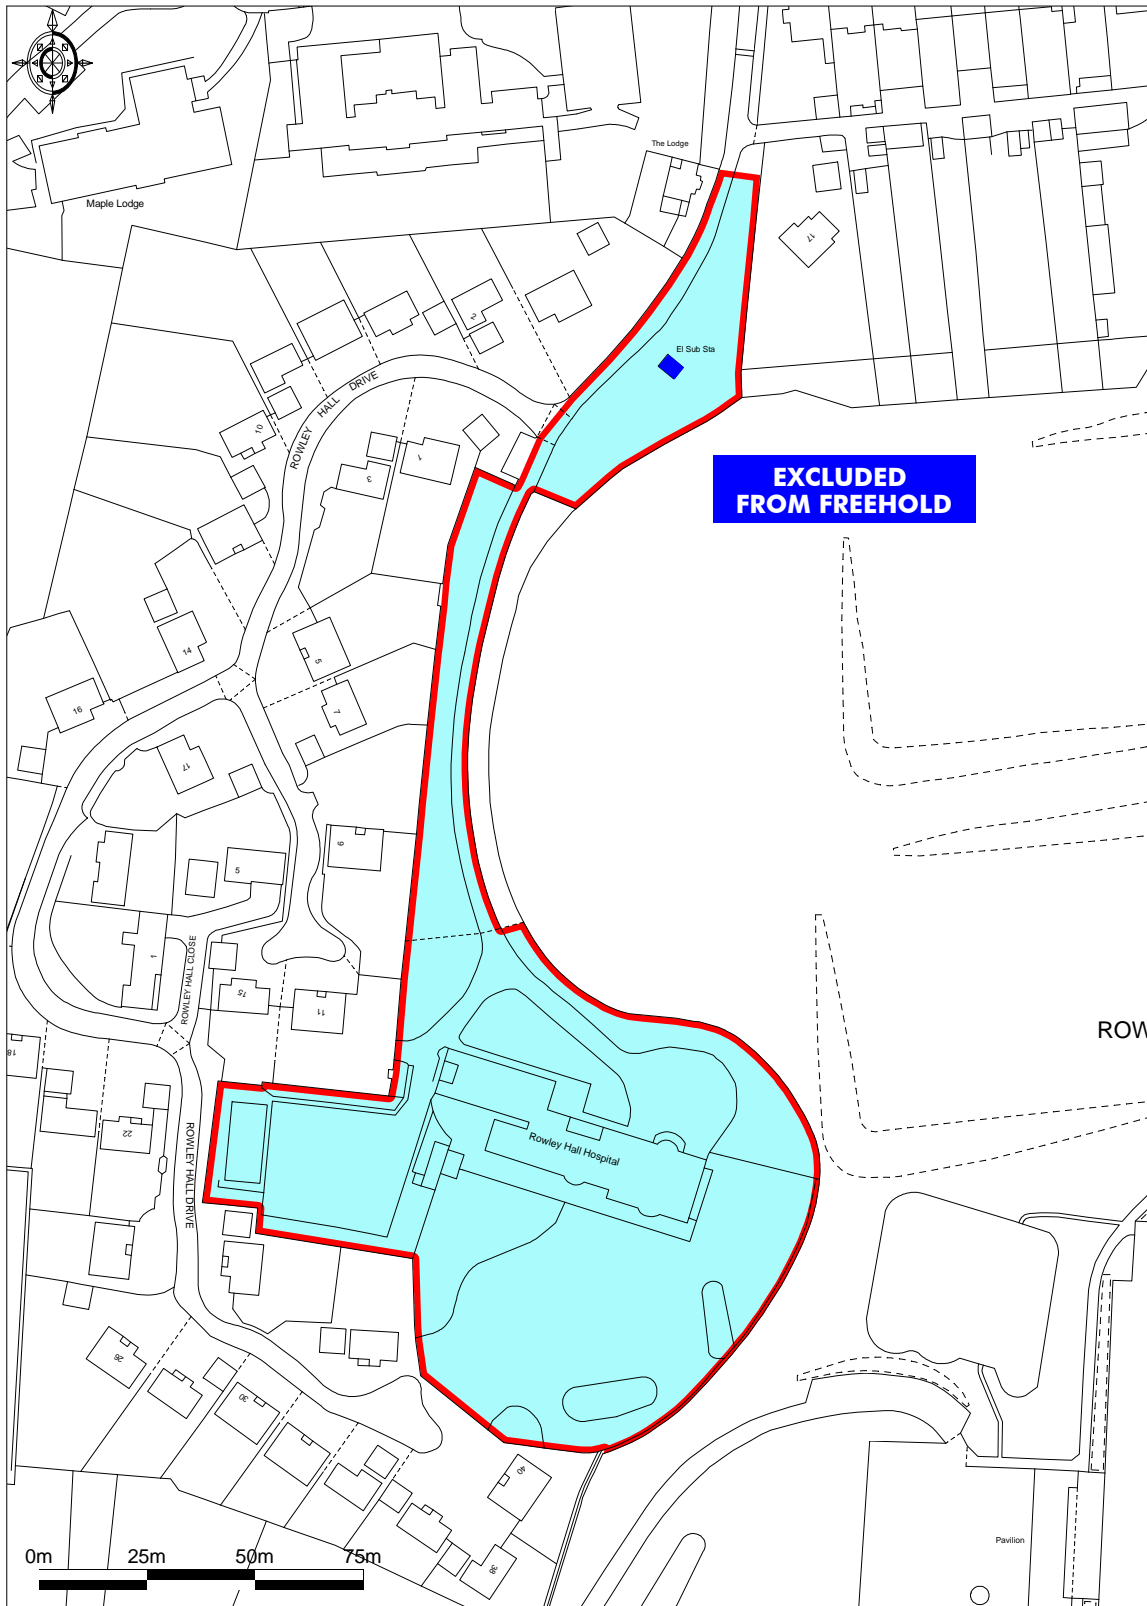

Rowley Hall Hospital, Rowley Park, Stafford

This plan is published for convenience of identification only and although believed to be correct its accuracy is not guaranteed and does not form any part of a contract.