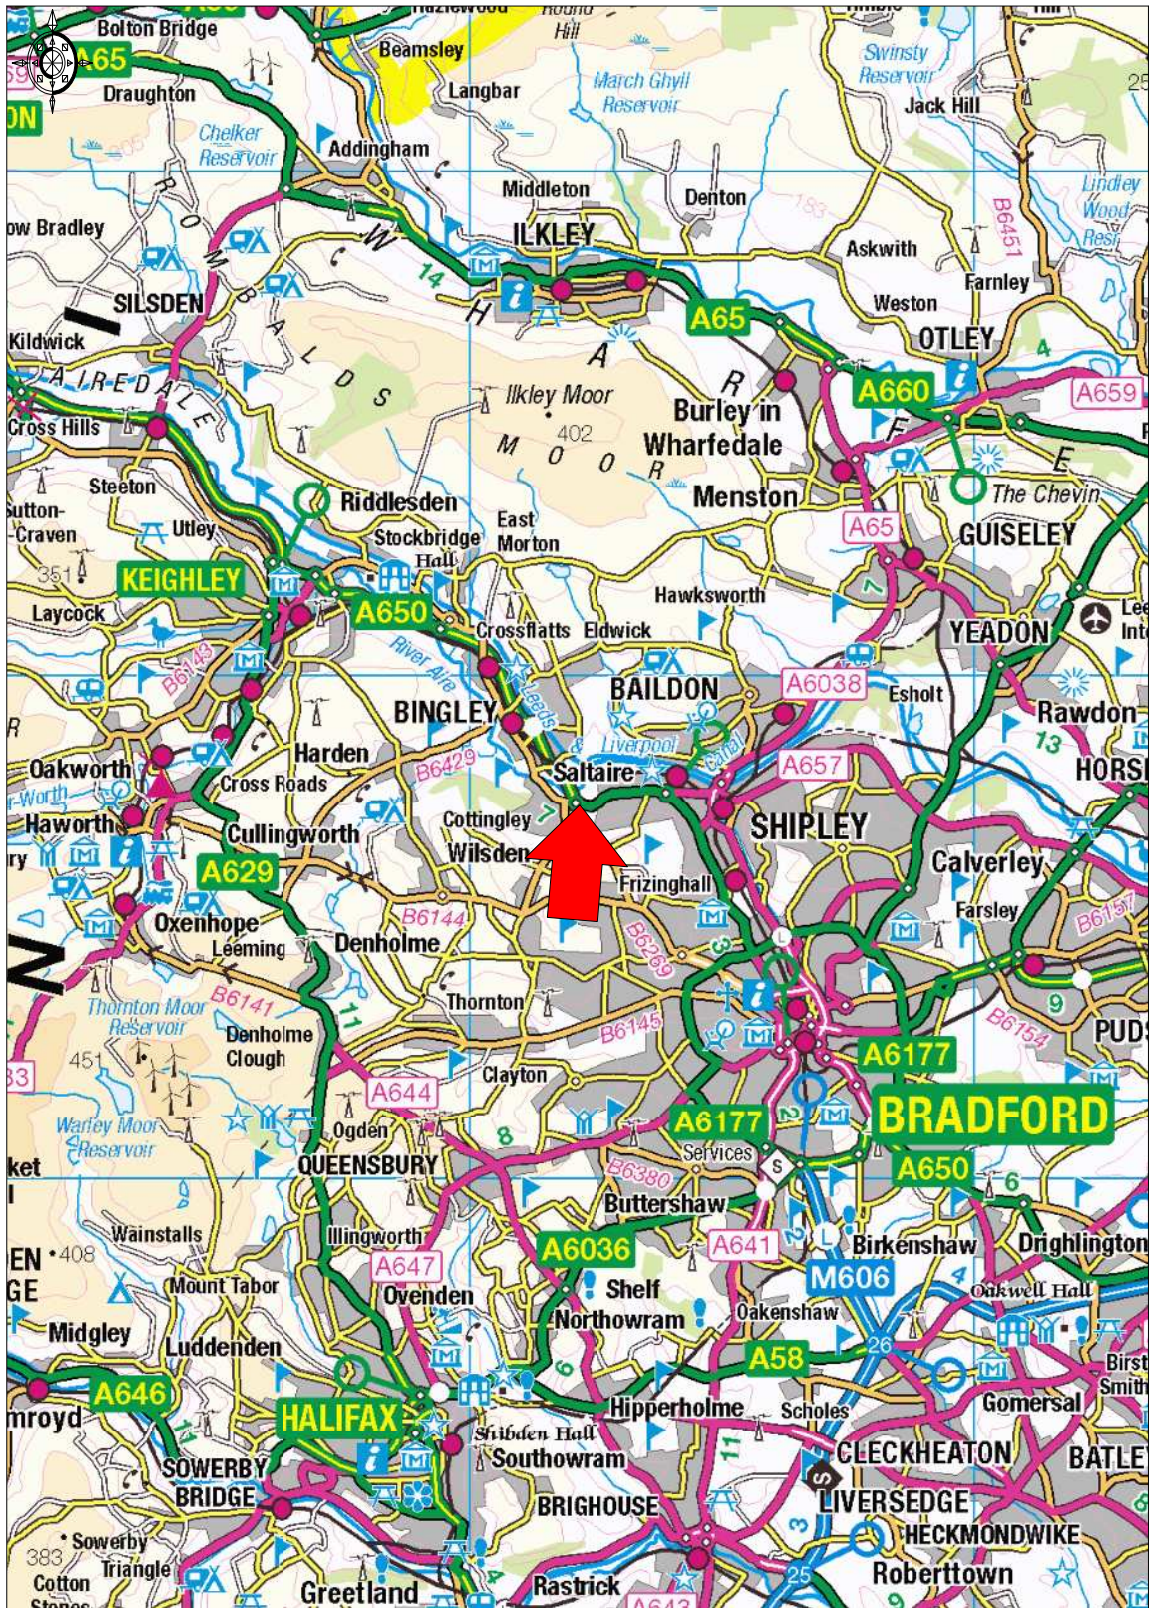

Location Plan,
Yorkshire Clinic, Bradford Road, Bingley

This plan is published for convenience of identification only and although believed to be correct its accuracy is not guaranteed and does not form any part of a contract.