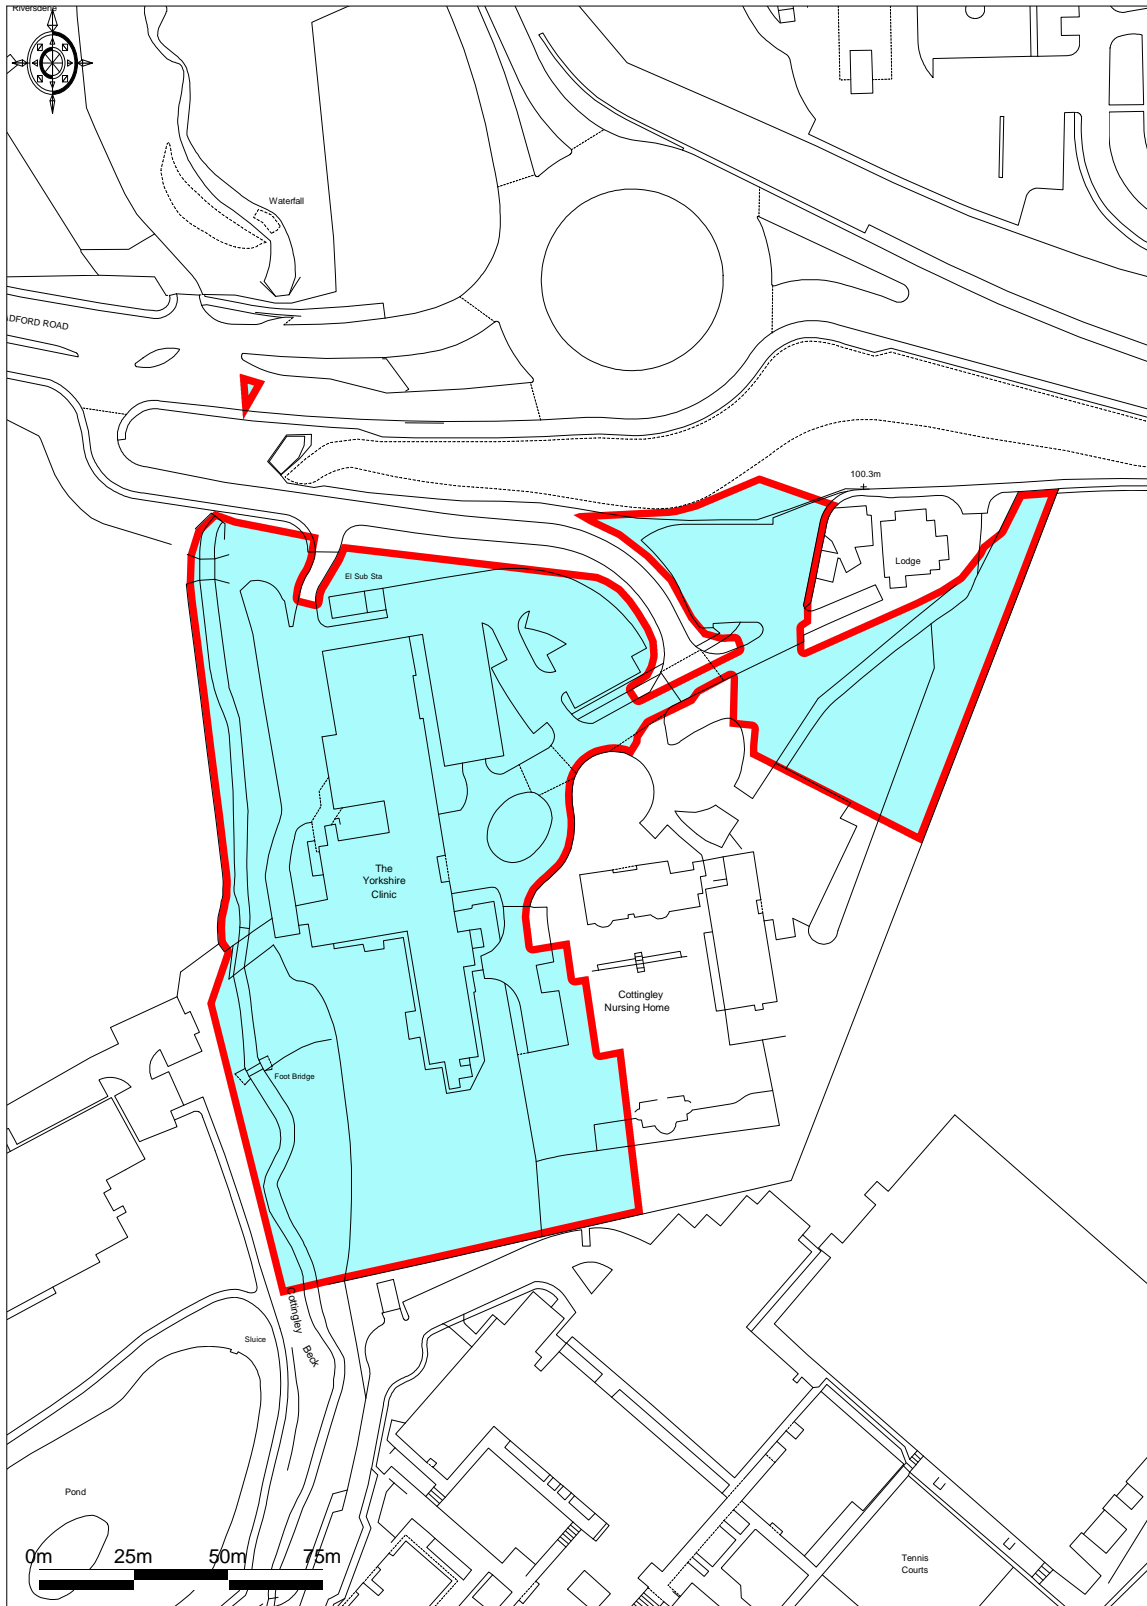

Yorkshire Clinic, Bradford Road, Bingley

This plan is published for convenience of identification only and although believed to be correct its accuracy is not guaranteed and does not form any part of a contract.