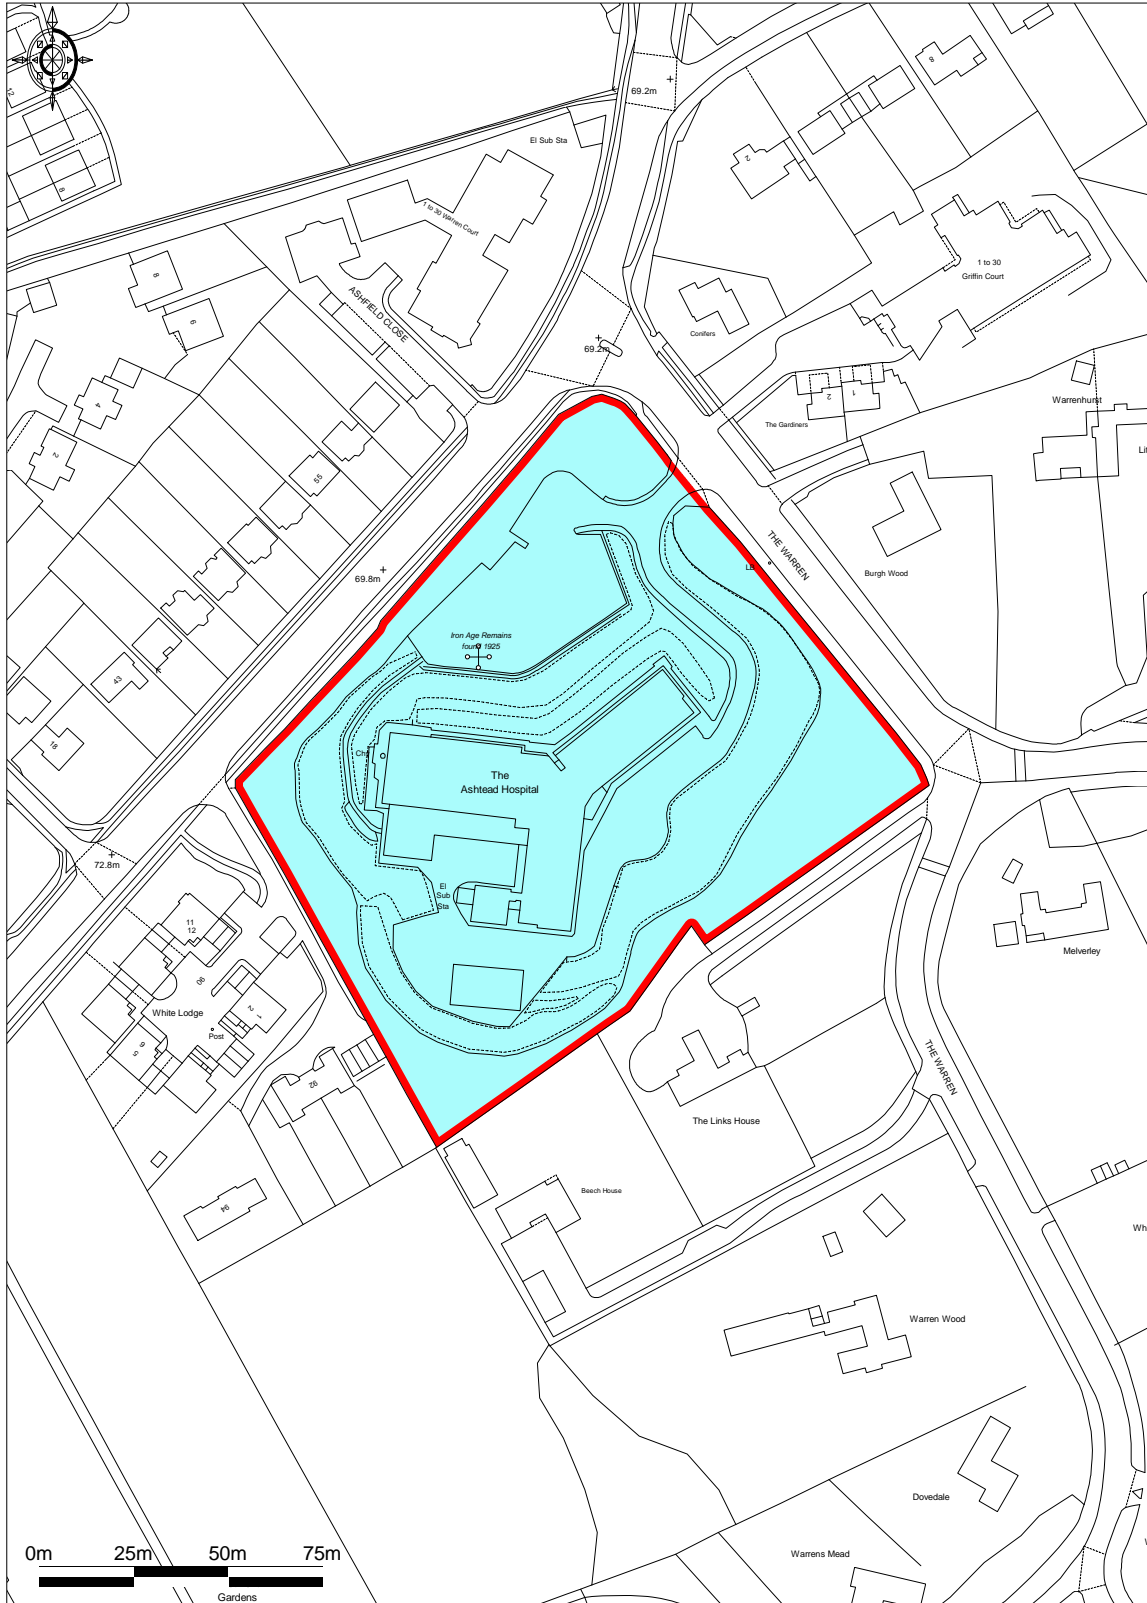

Ashtead Hospital, The Warren, Ashtead

This plan is published for convenience of identification only and although believed to be correct its accuracy is not guaranteed and does not form any part of a contract.