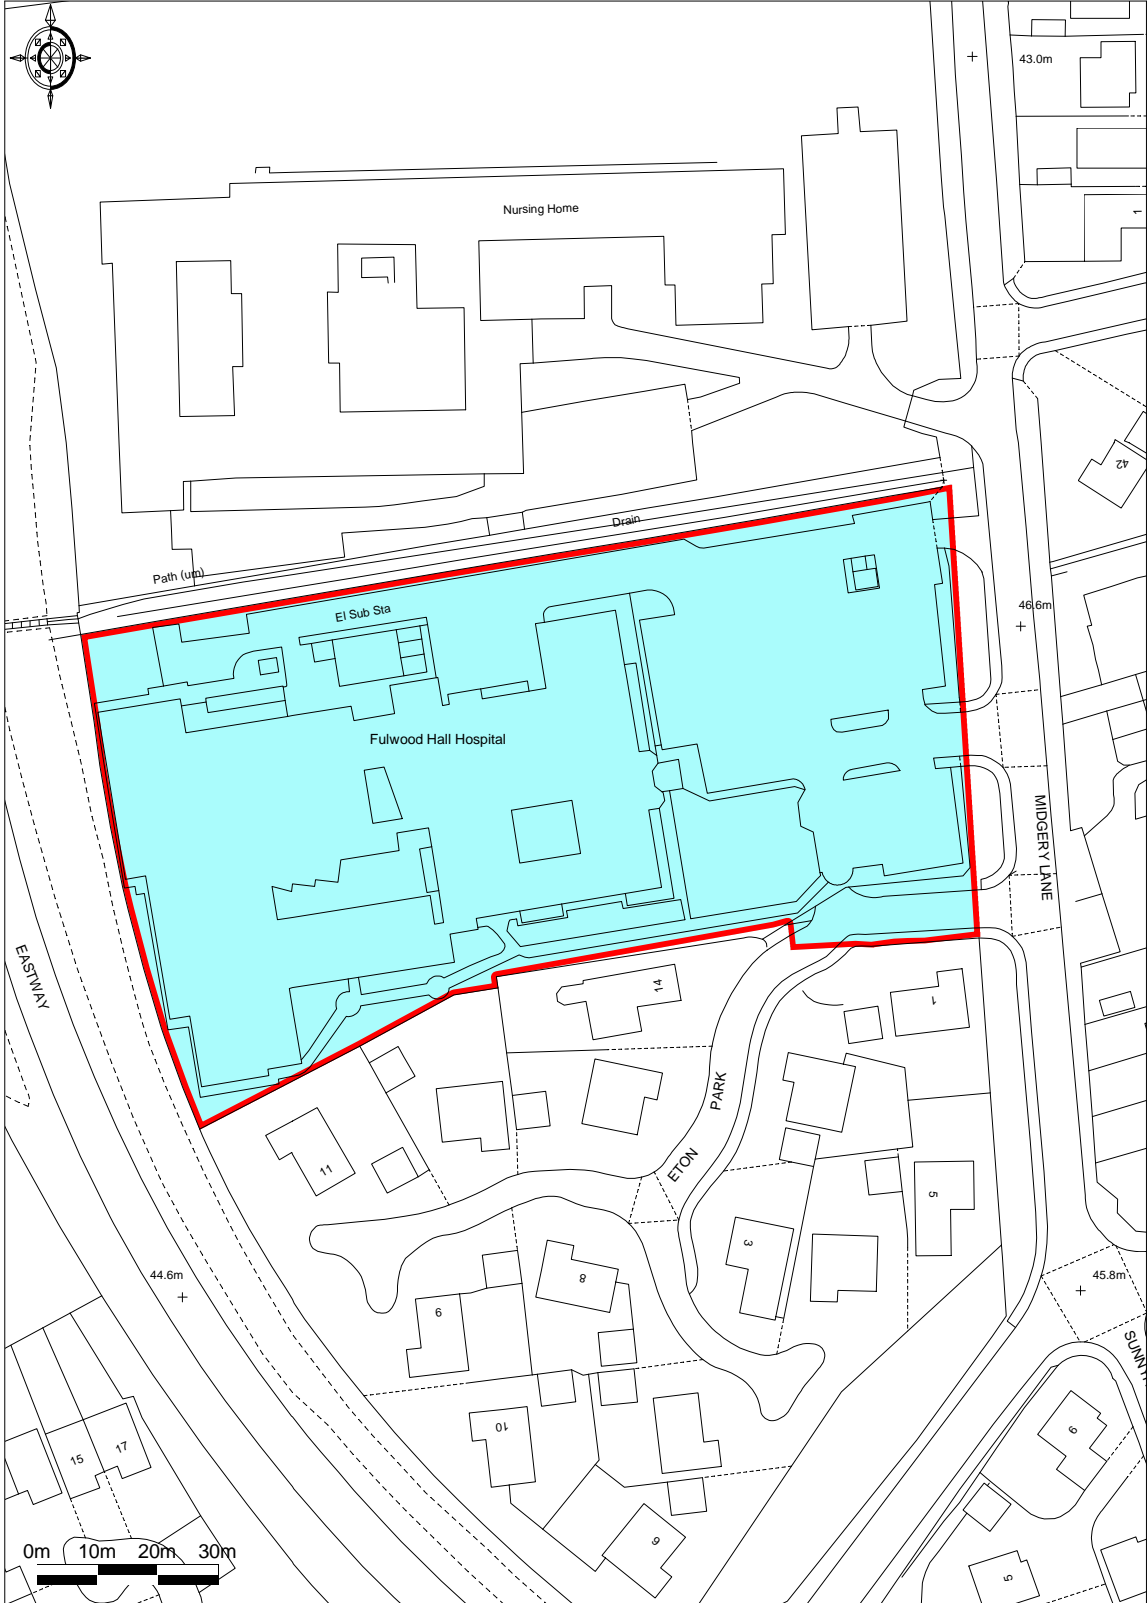

Fulwood Hospital, Midgery Lane, Preston

This plan is published for convenience of identification only and although believed to be correct its accuracy is not guaranteed and does not form any part of a contract.